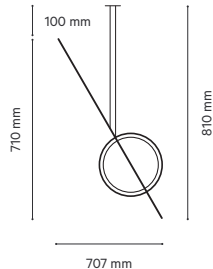

haberdashery Contemporary Collection

Introvert Extrovert

Introvert Extrovert Pendant · Large

Dimensions

W 750 x D 707mm

Standard drop

810 – 2000mm

longer drop lengths
available on request

(Based on 45° hanging angle)

Materials

Glass and aluminium

Finishes

Acid-etched clear glass

White powder coat

Weight

9kg

Glass dimensions

Installed dimensions

Introvert Extrovert Pendant · Medium

Dimensions

W 625 x D 590mm

Standard drop

690 – 2000mm

longer drop lengths
available on request

Glass dimensions

Installed dimensions

Introvert Extrovert Pendant · Small

Dimensions

W 500 x D 479mm

Standard drop

580 – 2000mm

longer drop lengths
available on request