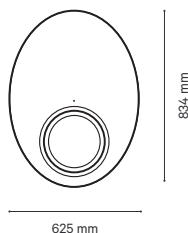

haberdashery Contemporary Collection

Introvert Extrovert

Introvert Extrovert Pendant · Large

Dimensions

W 750 x D 707mm

Standard drop

810 – 2000mm

longer drop lengths
available on request

Glass dimensions

Installed dimensions

Introvert Extrovert Pendant · Medium

Dimensions

W 625 x D 590mm

Standard drop

690 – 2000mm

longer drop lengths
available on request

(Based on 45° hanging angle)

Materials

Glass and aluminium

Finishes

Acid-etched clear glass

White powder coat

Weight

6.5kg

Glass dimensions

Installed dimensions

Introvert Extrovert Pendant · Small

Dimensions

W 500 x D 479mm

Standard drop

580 – 2000mm

longer drop lengths
available on request