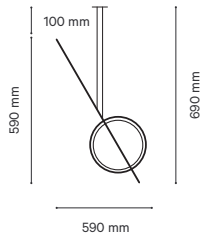

haberdashery Contemporary Collection

Introvert Extrovert

Introvert Extrovert Pendant · Large

Dimensions

W 750 x D 707mm

Standard drop

810 – 2000mm

longer drop lengths
available on request

Glass dimensions

Installed dimensions

Introvert Extrovert Pendant · Medium

Dimensions

W 625 x D 590mm

Standard drop

690 – 2000mm

longer drop lengths
available on request

(Based on 45° hanging angle)

Materials

Glass and aluminium

Finishes

Acid-etched clear glass

White powder coat

Weight

6.5kg

Glass dimensions

Installed dimensions

Introvert Extrovert Pendant · Small

Dimensions

W 500 x D 479mm

Standard drop

580 – 2000mm

longer drop lengths
available on request