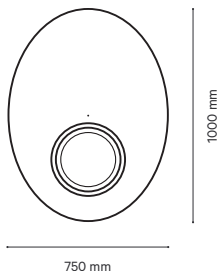

haberdashery Contemporary Collection

Introvert Extrovert

Introvert Extrovert Pendant · Large

Dimensions

W 750 x D 707mm

Standard drop

810 – 2000mm

longer drop lengths
available on request

(Based on 45° hanging angle)

Materials

Glass and aluminium

Finishes

Acid-etched clear glass

White powder coat

Weight

9kg

Glass dimensions

Installed dimensions

Introvert Extrovert Pendant · Medium

Dimensions

W 625 x D 590mm

Standard drop

690 – 2000mm

longer drop lengths
available on request

Glass dimensions

Installed dimensions

Introvert Extrovert Pendant · Small

Dimensions

W 500 x D 479mm

Standard drop

580 – 2000mm

longer drop lengths
available on request