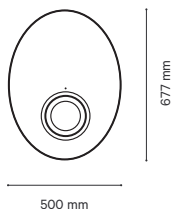

Glass dimensions