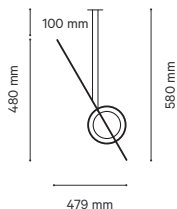

Installed dimensions

General electrical specs

Light source : Integrated LED

Operating voltage : 24 V DC

Power requirements : 220 - 240 Vac 24 W

Dimmable : Casambi and 0-10 compatible

Introvert Extrovert is available as single pendants or as clusters