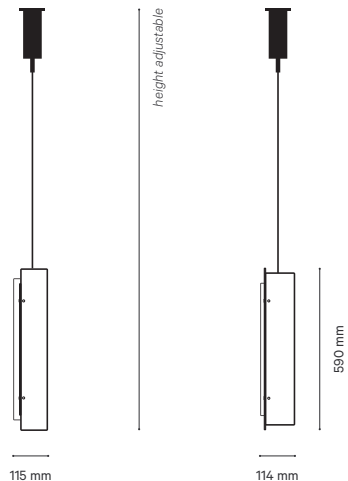

haberdashery Contemporary Collection

After Dark

After Dark Pendant · Large

Dimensions

W 527 x D 306 x H 690mm

Standard drop

1115 – 1640mm

longer drop lengths
available on request

Dimensions

W 115 x D 114 x H 590mm

Standard drop

1000 – 2500mm

longer drop lengths
available on request

Materials

Glass and aluminium

Finishes

Dark grey smoked glass

Black anodised aluminium

Black braided cable

Weight

3.5kg

General electrical specs

Light source : Integrated LED

Operating voltage : 24 V DC