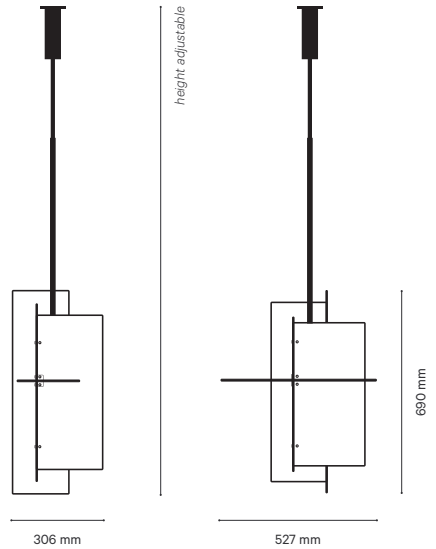

After Dark Pendant · Large

Dimensions

W 527 x D 306 x H 690mm

Standard drop

1115 – 1640mm

longer drop lengths
available on request

Materials

Glass and aluminium

Finishes

Dark grey smoked glass

Black anodised aluminium

Weight

7.5kg

After Dark Pendant · Small

Dimensions

W 115 x D 114 x H 590mm

Standard drop

1000 – 2500mm

longer drop lengths
available on request

Materials

Glass and aluminium

Finishes

Dark grey smoked glass

Black anodised aluminium

Black braided cable