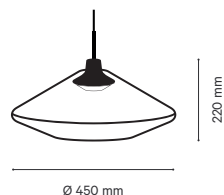

haberdashery Contemporary Collection

Canopy

Canopy *Pendant* · 300

Dimensions

Ø 300 x 220mm

Materials

Mouth-blown lead crystal
Anodised aluminium

Pendant finishes

Matte black hub
Black braided cable
Matte black rose

Coloured mesh

● Gold ● Silver

Lumen output

2700 K
600 Lumen
90 CRI
(= 60W bulb)

Weight

3.55kg

Canopy *Pendant* · 450

Dimensions

Ø 450 x 220mm

Materials

Mouth-blown lead crystal
Anodised aluminium

Pendant finishes

Matte black hub
Black braided cable
Matte black rose

Coloured mesh detail

● Gold ● Silver

Lumen output

2700 K
600 Lumen
90 CRI
(= 60W bulb)

Weight

5.15kg

Canopy *Floor lamp*

Dimensions

Ø 300 x 220 x 1800mm

Materials