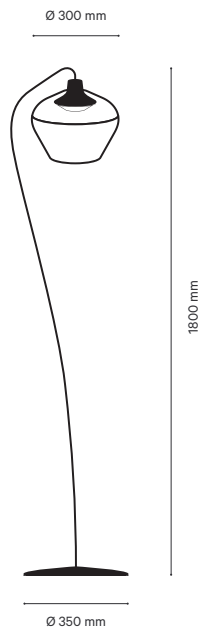

Weight

16.55kg

General electrical specs

Light source : Integrated LED

Power requirements : 220 - 240 Vac 12 W

Operating voltage : 12 V

Dimmable : No