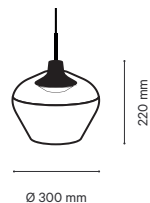

haberdashery Contemporary Collection

Canopy

Canopy *Pendant* · 300

Dimensions

Ø 300 x 220mm

Materials

Mouth-blown lead crystal
Anodised aluminium

Pendant finishes

Matte black hub
Black braided cable
Matte black rose

Coloured mesh

● Gold ● Silver

Lumen output

2700 K
600 Lumen
90 CRI
(= 60W bulb)

Weight

3.55kg

Canopy *Pendant* · 450

Dimensions

Ø 450 x 220mm

Materials

Mouth-blown lead crystal
Anodised aluminium

Pendant finishes

Matte black hub
Black braided cable
Matte black rose

Coloured mesh detail

● Gold ● Silver

Lumen output

2700 K
600 Lumen
90 CRI
(= 60W bulb)

Weight

5.15kg

Canopy *Floor lamp*

Dimensions

Ø 300 x 220 x 1800mm

Materials