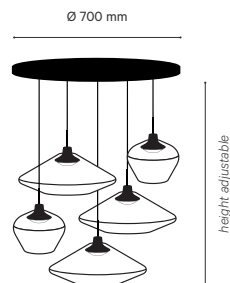

haberdashery Contemporary Collection

Canopy · *Cluster*

Canopy Cluster · Large

Ceiling Plate Dimensions

Ø 850mm

Cluster Dimensions

Ø 1000mm (approx)

Drop

Lumen output

2700 K

600 Lumen

90 CRI

(per pendant)

Canopy Cluster · Medium

Ceiling Plate Dimensions

Ø 700mm

Cluster Dimensions

850mm x 1000mm (approx)

Drop

up to 2000mm (maximum)

Weight

45.1kg (approx)

Pendant arrangements

3 x Canopy 450

Canopy Cluster · Small

Ceiling Plate Dimensions

Ø 550mm

Cluster Dimensions

650mm x 800mm (approx)

Drop

up to 2000mm (maximum)

Weight