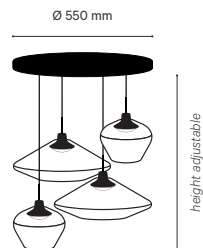

Lumen output

2700 K

600 Lumen

90 CRI

(per pendant)

General electrical specs

Light source

Integrated LED

Operating voltage

12 V

Power Requirements

220 - 240 Vac 12 W

Dimmable

No