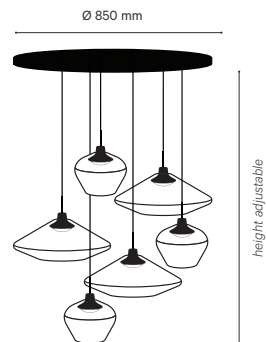

haberdashery Contemporary Collection

Canopy · *Cluster*

Canopy Cluster · Large

Ceiling Plate Dimensions

Ø 850mm

Cluster Dimensions

Ø 1000mm (approx)

Drop

Lumen output

2700 K

600 Lumen

90 CRI

(per pendant)

Canopy Cluster · Medium

Ceiling Plate Dimensions

Ø 700mm

Cluster Dimensions

850mm x 1000mm (approx)

Drop

up to 2000mm (maximum)

Weight

45.1kg (approx)

Pendant arrangements

3 x Canopy 450

Canopy Cluster · Small

Ceiling Plate Dimensions

Ø 550mm

Cluster Dimensions

650mm x 800mm (approx)

Drop

up to 2000mm (maximum)

Weight