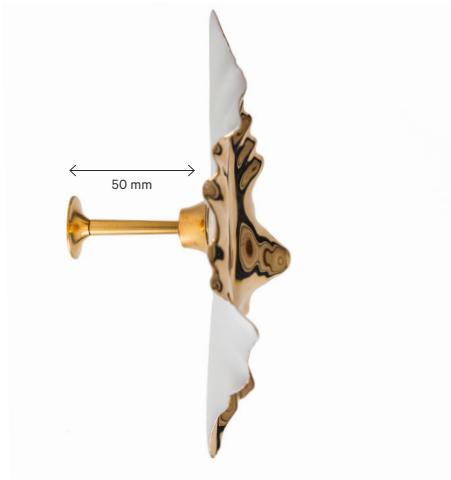

Leaf by **haberdashery**

Leaf Eddy · Sets

**Features / Benefits**

Delivered in smart presentation boxes.

Leaves can be rotated & angled to activate an artistic lighting effect from existing down lighting

*(Down lights not included).*

Simple installation method.

Designed to be installed directly into standard construction walls.

Available with individual paper leaves for setting out compositions on site or with 1:1 paper templates for bespoke compositions.

**Box Contents**

- Instruction manual
- 25 x Wall covers
- 25 x Stems
- 25 x Dowel screws
- 25 x Bone china leaves
- 25 x Paper leaves or 1:1 paper template
- 25 x Wall plugs
- 1 x Tool

**Reference**

- LEF-EDD-018 - (White)
- / 019 (Gold Face)
- / 020 (Gold Edge)
- / 021 (Platinum Face)
- / 022 (Platinum Edge)